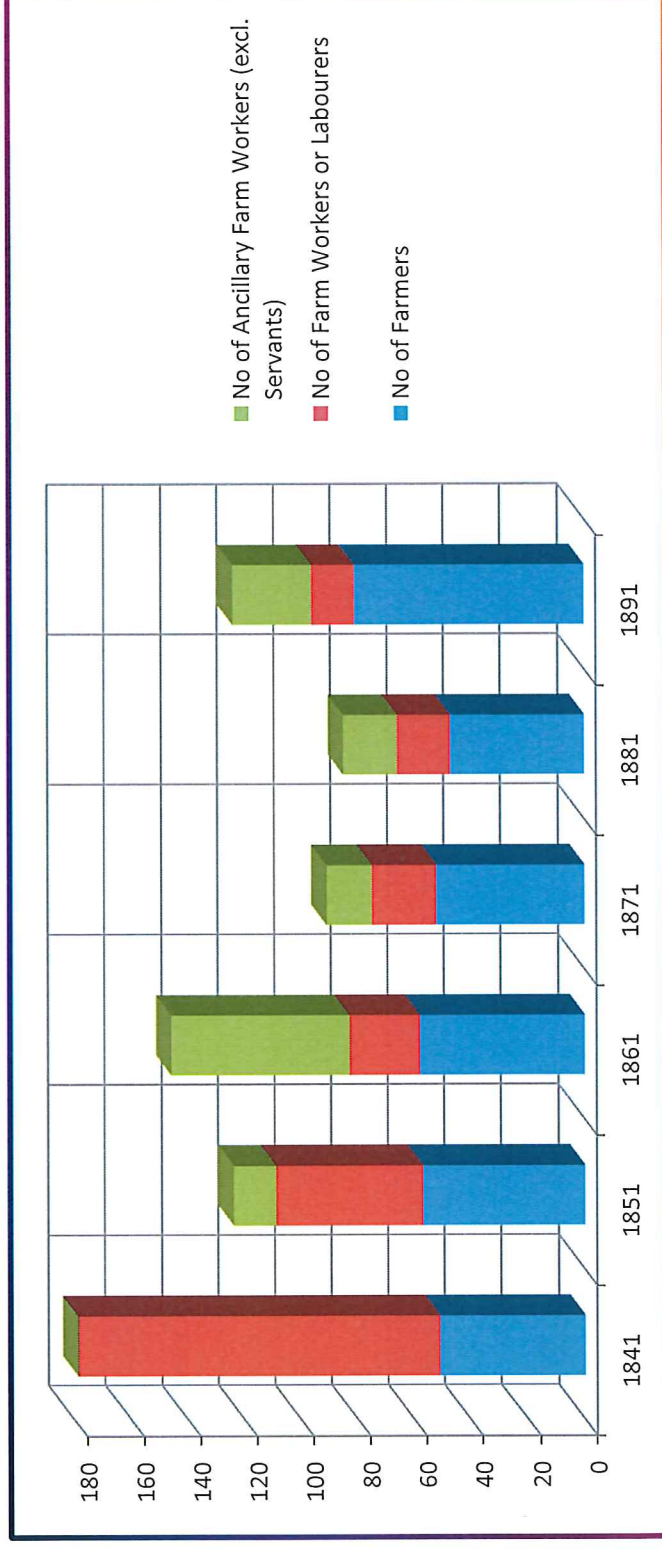

Summary of Stonehouse Residents Employed in Farming Industry 1841 - 1891 (Extracted from Stonehouse Heritage Group Census Database)

	1841	1851	1861	1871	1881	1891
N° of Farmers	51	57	58	52	47	81
N° of Farm Workers or Labourers	128	52	25	23	19	15
N° of Ancillary Farm Workers (excl. Servants)	0	15	63	16	19	28
Totals	179	124	146	91	85	124

Note: Totals do not include residents listed as "farmer's wife", "farmer's son", "farmer's daughter", etc.